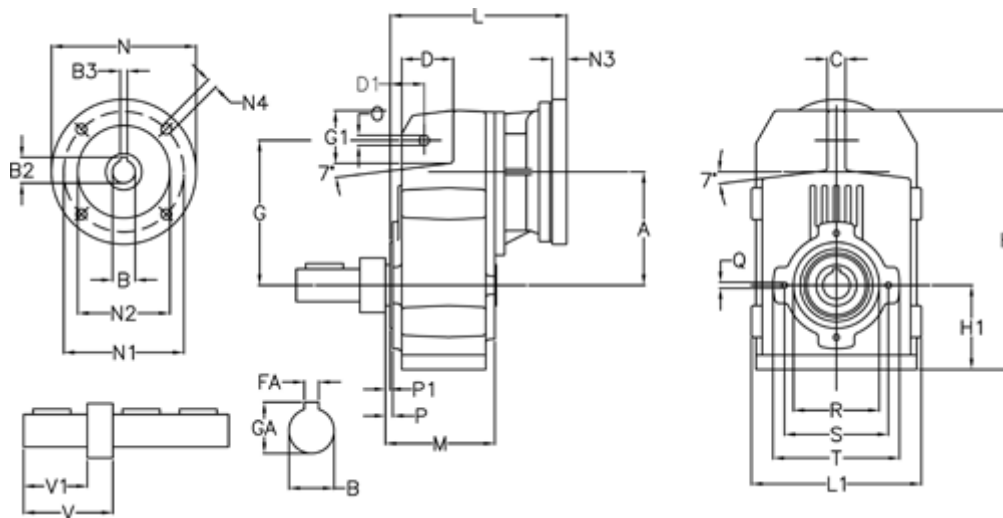

Article number: 29560302341240

Description: Shaft mounted gear
A312R-23,4-P100B5

Measures

A = 150.50	FA = 10	M = 125.0	Q = M10x17
B = 35	G = 170	N = 250	R = 110
B1 = 28	G1 = 84.0	N1 = 215	S = 130
B2 = 31.3	GA = 38.0	N2 = 180	T = 150
B3 = 8	H = 326.0	N4 = M12x16	V = 93.0
C = 20	H1 = 102.0	O = 13	V1 = 60
D = 68.0	L = 255.0	P = 6.5	
D1 = 54.0	L1 = 210	P1 = 3.5	